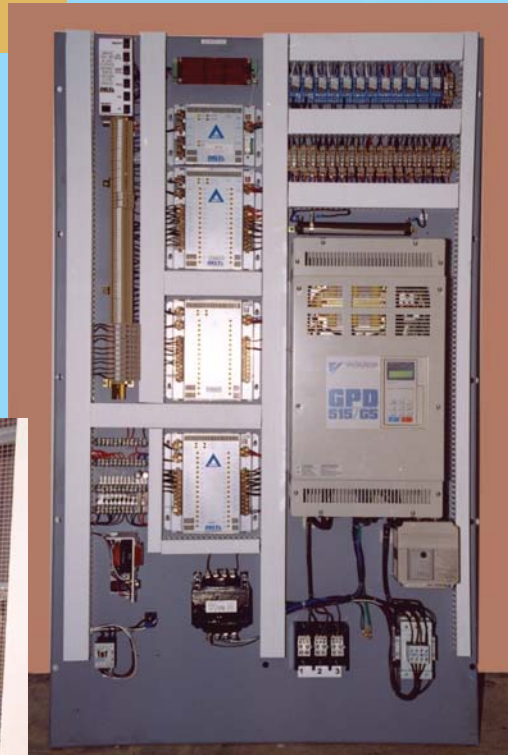

With sophisticated manufacturing equipment and processes, our elevator products are of the highest quality.

THE BEST SOLUTION FOR HYDRAULIC AND LOW-RISE TRACTION ELEVATORS.

DMPC CONTROLLERS

Delta's DMPC (Distributed Multi-Processor Control) Controller offers our customers the following features:

- Greatly reduces the quantity of wiring from the Controller to the Elevator (data is carried on the serial bus from distributed I/O points).
- Simplex or Group Elevator Operation
- CSA and B44/A17.1 Approved
- Redundant Monitoring of all critical circuits
- Non-proprietary option available through site-specific tools
- High speed microprocessor monitors all Input, Output and Elevator functions
- Diagnostic Logging and Cycle Counting
- User-friendly troubleshooting interface
- Robust and proven Solid State Technology
- Serves up to 31 floors
- Maximizes serviceability with less than 1/3 the number of control boards of other controller manufacturers