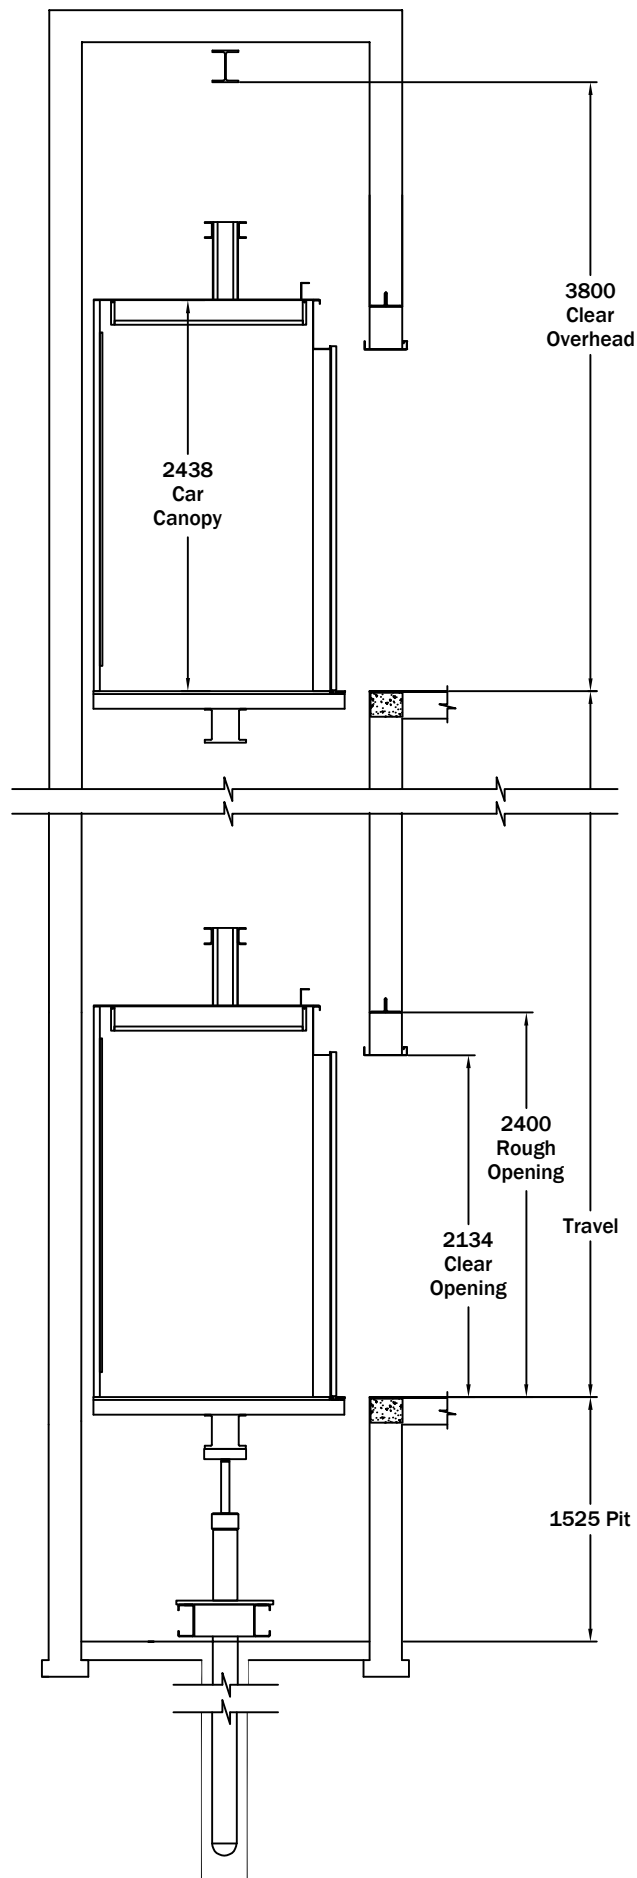

**Left Hand Opening Shown
Right Hand Opposite**

Centre Opening

Leave 750mm X 750mm
Opening in Pit Floor for
Jack Caisson

Standard Available Sizes

Capacity (kg)	W (mm)	D (mm)	D* (mm)	IW (mm)	ID (mm)	O (mm)	RO (mm)
910	2264	1800	-	1726	1300	914	1675
1134	2540	1800	-	2032	1300	1067	1675
1365	2540	1906	-	2032	1406	1067	1675
1587	2540	2110	-	2032	1610	1067	1675

- For Seismic Applications, Consult Delta Elevator for Increased Dimension "W"
- Clear Overhead Based Upon 2438mm Car Canopy
- Add 305mm to Clear Overhead for Every Car Canopy Increase of 152 to 305mm
- With Travel Greater than 10m, Consult Delta Elevator Regarding Design Options