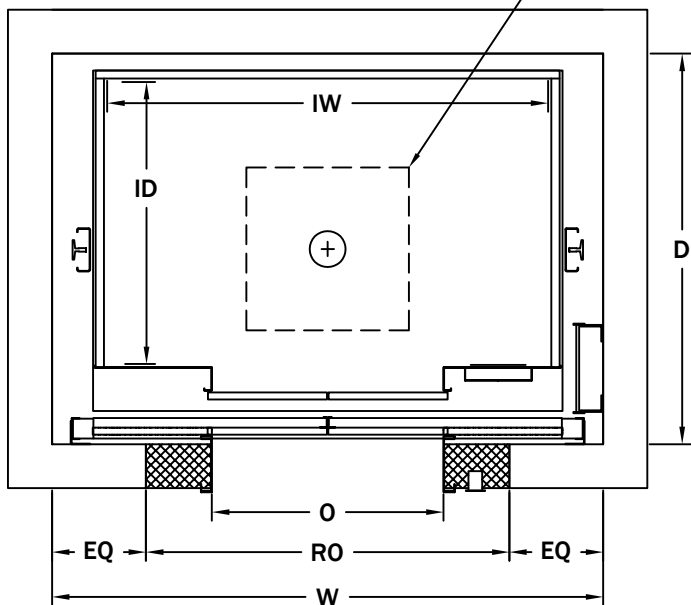

**Left Hand Opening Shown
Right Hand Opposite**

Centre Opening

Leave 750mm X 750mm
Opening in Pit Floor for
Jack Caisson

Standard Available Sizes

Capacity (kg)	W (mm)	D (mm)	D* (mm)	IW (mm)	ID (mm)	O (mm)	RO (mm)
910	2264	1800	-	1726	1300	914	1675
1134	2540	1800	-	2032	1300	1067	1675
1365	2540	1906	-	2032	1406	1067	1675
1587	2540	2110	-	2032	1610	1067	1675

- For Seismic Applications, Consult Delta Elevator for Increased Dimension "W"
- Clear Overhead Based Upon 2438mm Car Canopy
- Add 305mm to Clear Overhead for Every Car Canopy Increase of 152 to 305mm
- With Travel Greater than 10m, Consult Delta Elevator Regarding Design Options